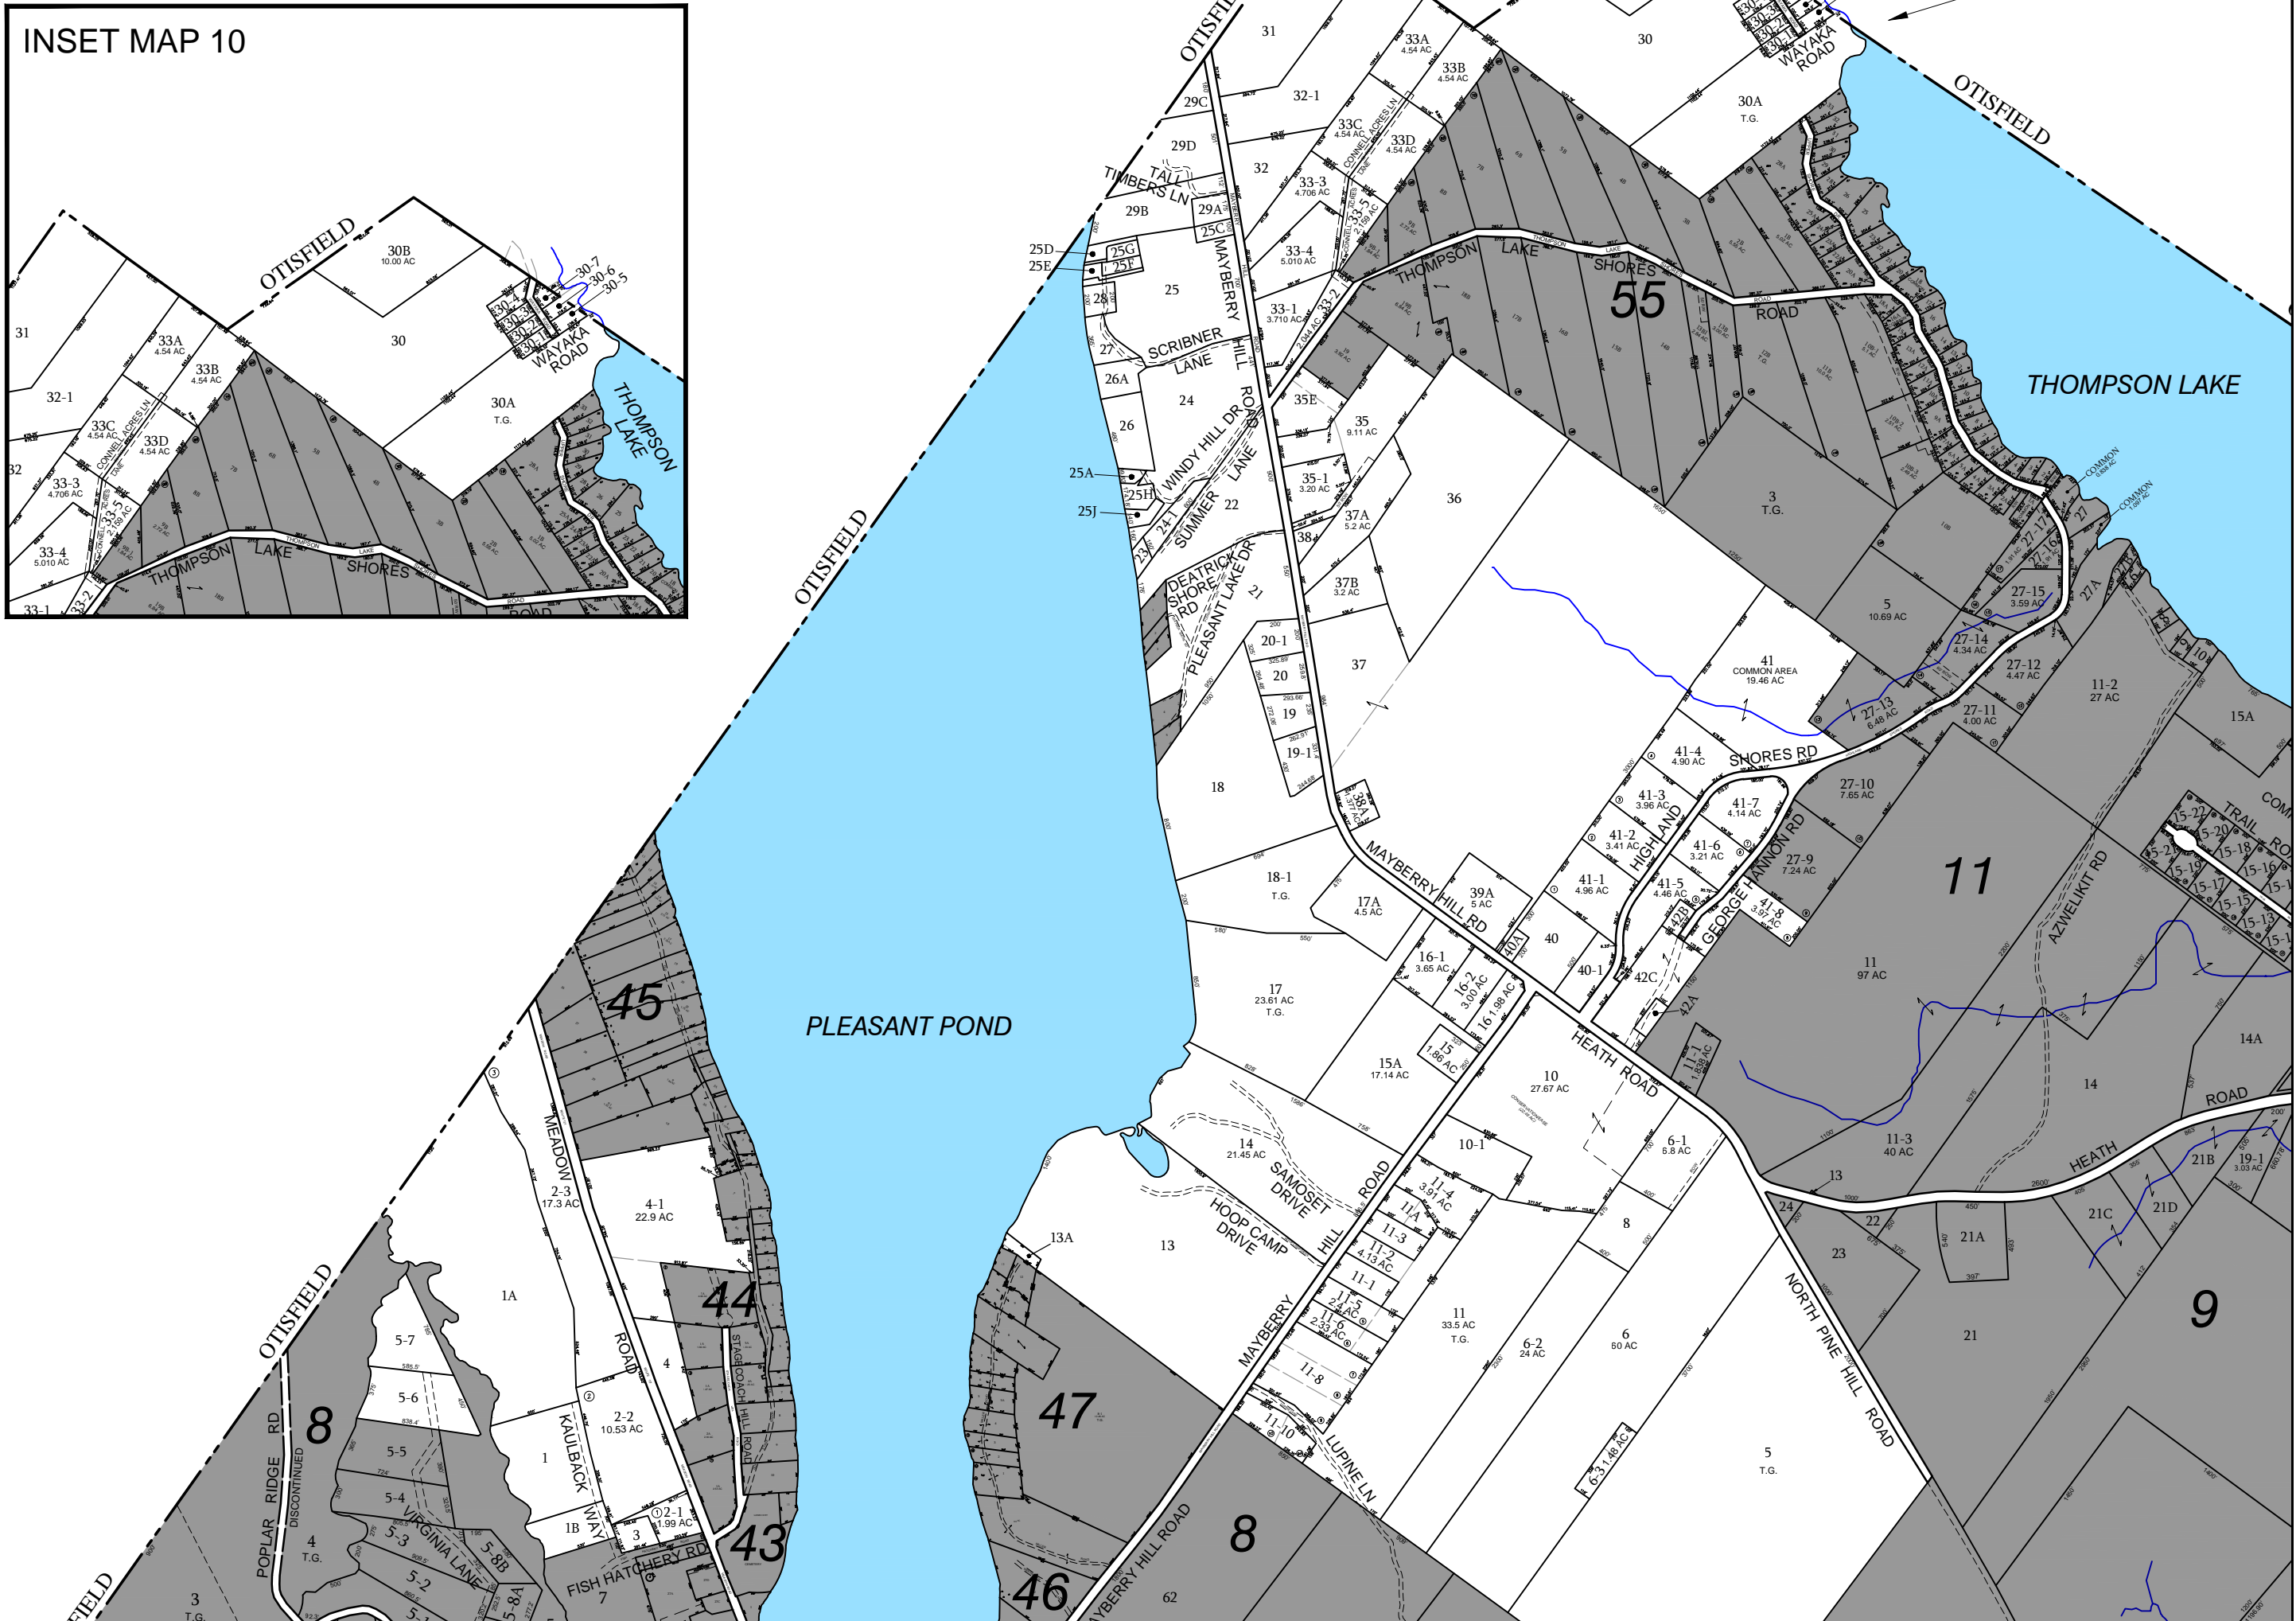

INSET MAP 10

SEE INSET

PROPERTY MAP  
**CASCO**  
MAINE

MAP LEGEND

ADJUTING MAP NO. 11	LOT DIMENSION 156'
PARCEL NUMBER 3-1	PROPERTY HOOKS
SUBDIVISION LOT NO. ④	RIGHT OF WAY
ROADS	EASEMENT

REVISSED TO APRIL 1, 2016  
FOR ASSESSMENT PURPOSES ONLY  
THIS IS NOT A LEGAL DESCRIPTION

MAP UPDATED BY  
AERIAL SURVEY AND PHOTO, INC.  
546 AIRPORT ROAD, PO BOX 659  
NORRIDGEWOCK, ME 04957  
TEL (207) 634-2006  
aerialsurveyandphoto.com