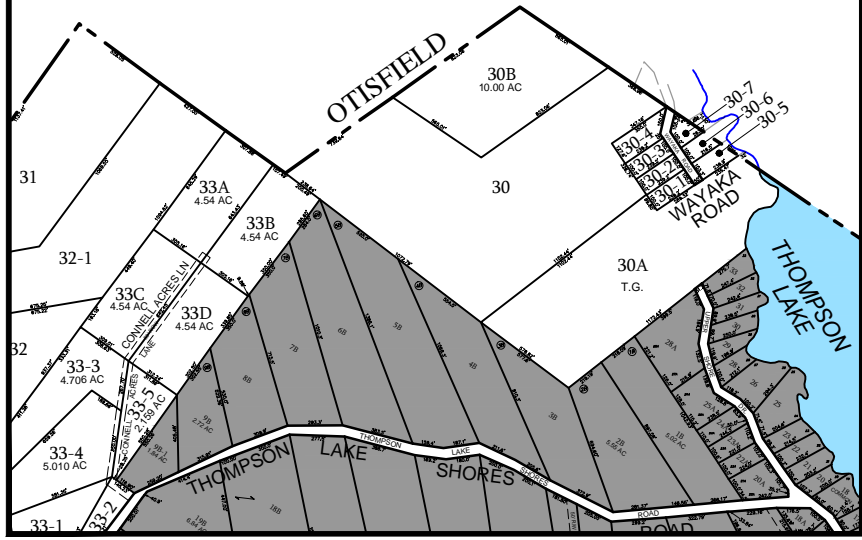

INSET MAP 10

SEE INSET

PROPERTY MAP  
**CASCO**  
MAINE

MAP LEGEND

ADJUTING MAP NO. 11	LOT DIMENSION 156'
PARCEL NUMBER 3-1	PROPERTY HOOKS
SUBDIVISION LOT NO. ④	RIGHT OF WAY
ROADS	EASEMENT

REVISSED TO APRIL 1, 2016  
FOR ASSESSMENT PURPOSES ONLY  
THIS IS NOT A LEGAL DESCRIPTION

MAP UPDATED BY  
AERIAL SURVEY AND PHOTO, INC.  
546 AIRPORT ROAD, PO BOX 659  
NORRIDGEWOCK, ME 04957  
TEL (207) 634-2006  
aerialsurveyandphoto.com