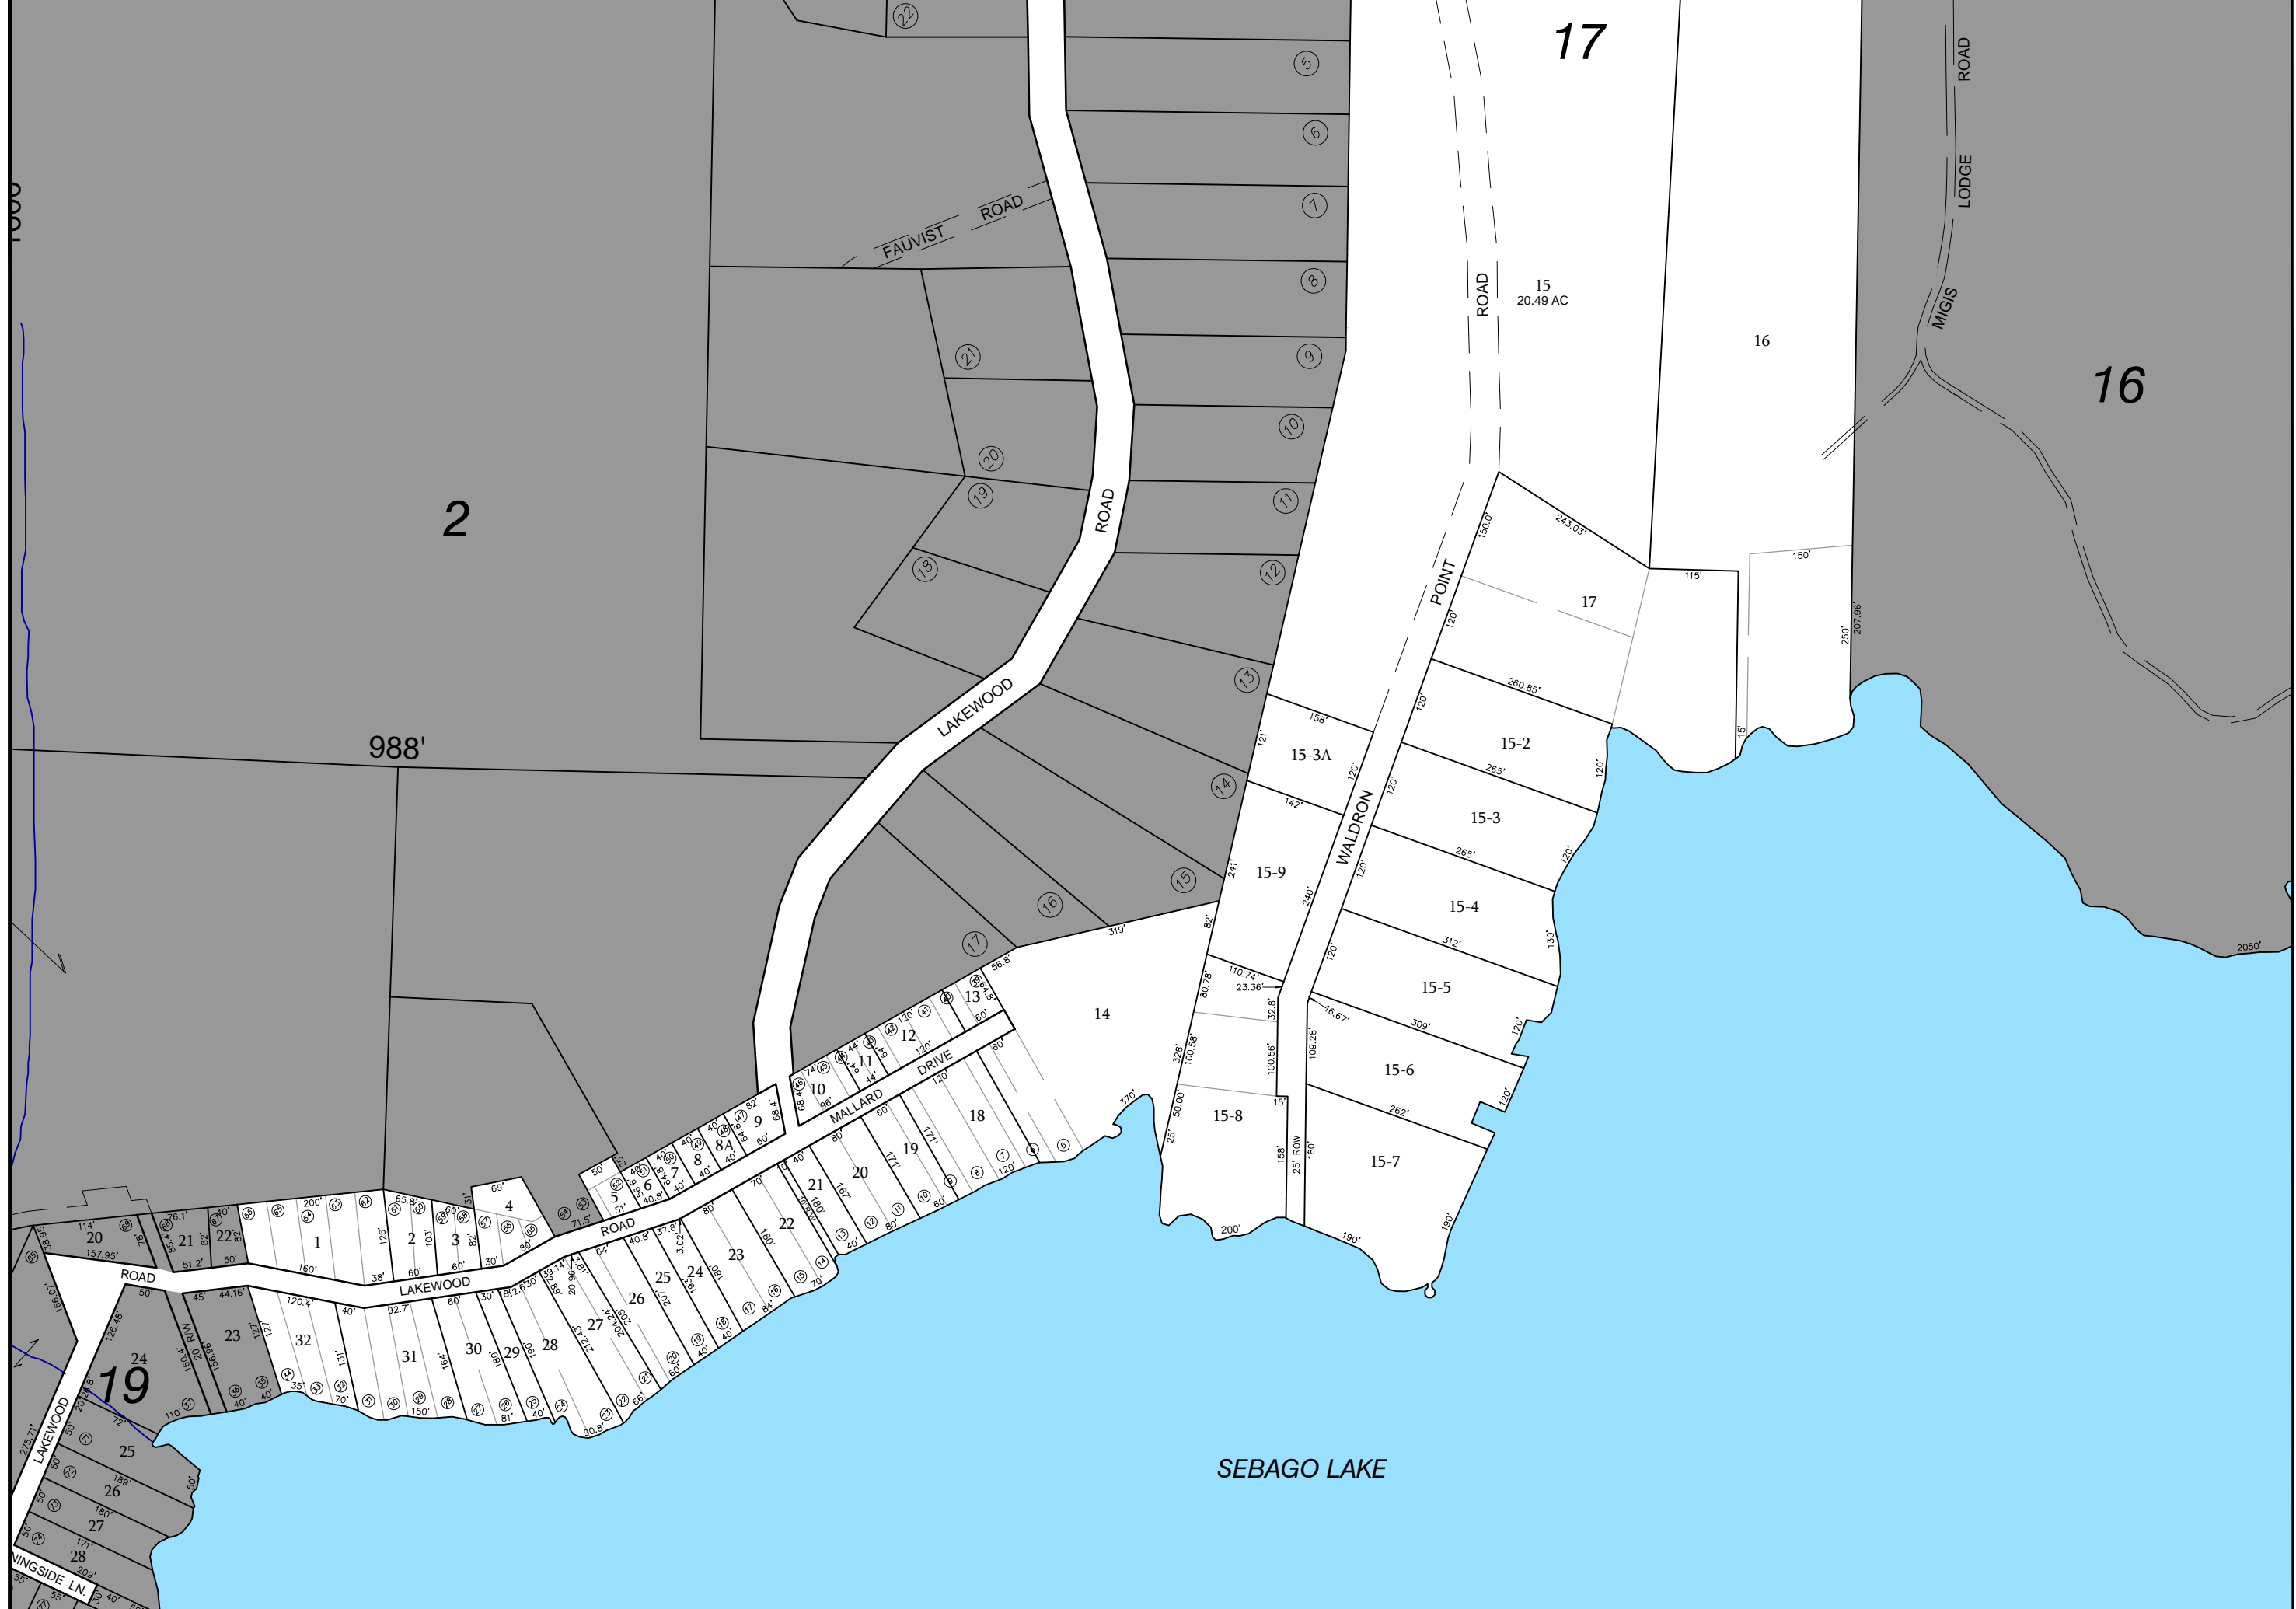

PROPERTY MAP
CASCO
 MAINE

MAP LEGEND

ADDITIONAL MAP NO. 11	LOT DIMENSION: 1/4" = 100'
PARCEL NUMBER 3-1	PROPERTY HOOKS
SUBDIVISION/LOT NO. ④	RIGHT OF WAY
ROADS	EASEMENT

FOR ASSESSMENT PURPOSES ONLY
 THIS MAP IS NOT A WARRANTY OR GUARANTEE
 OF PROPERTY CONVEYANCE OR LEGAL
 DESCRIPTION.

MAP UPDATED BY
 AERIAL SURVEY AND PHOTO, INC.
 546 AIRPORT ROAD, PO BOX 659
 NORRIDGEWOCK, ME 04957
 TEL (207) 634-2006
 aerialsurveyandphoto.com

2

988'

17

16

SEBAGO LAKE

19

28