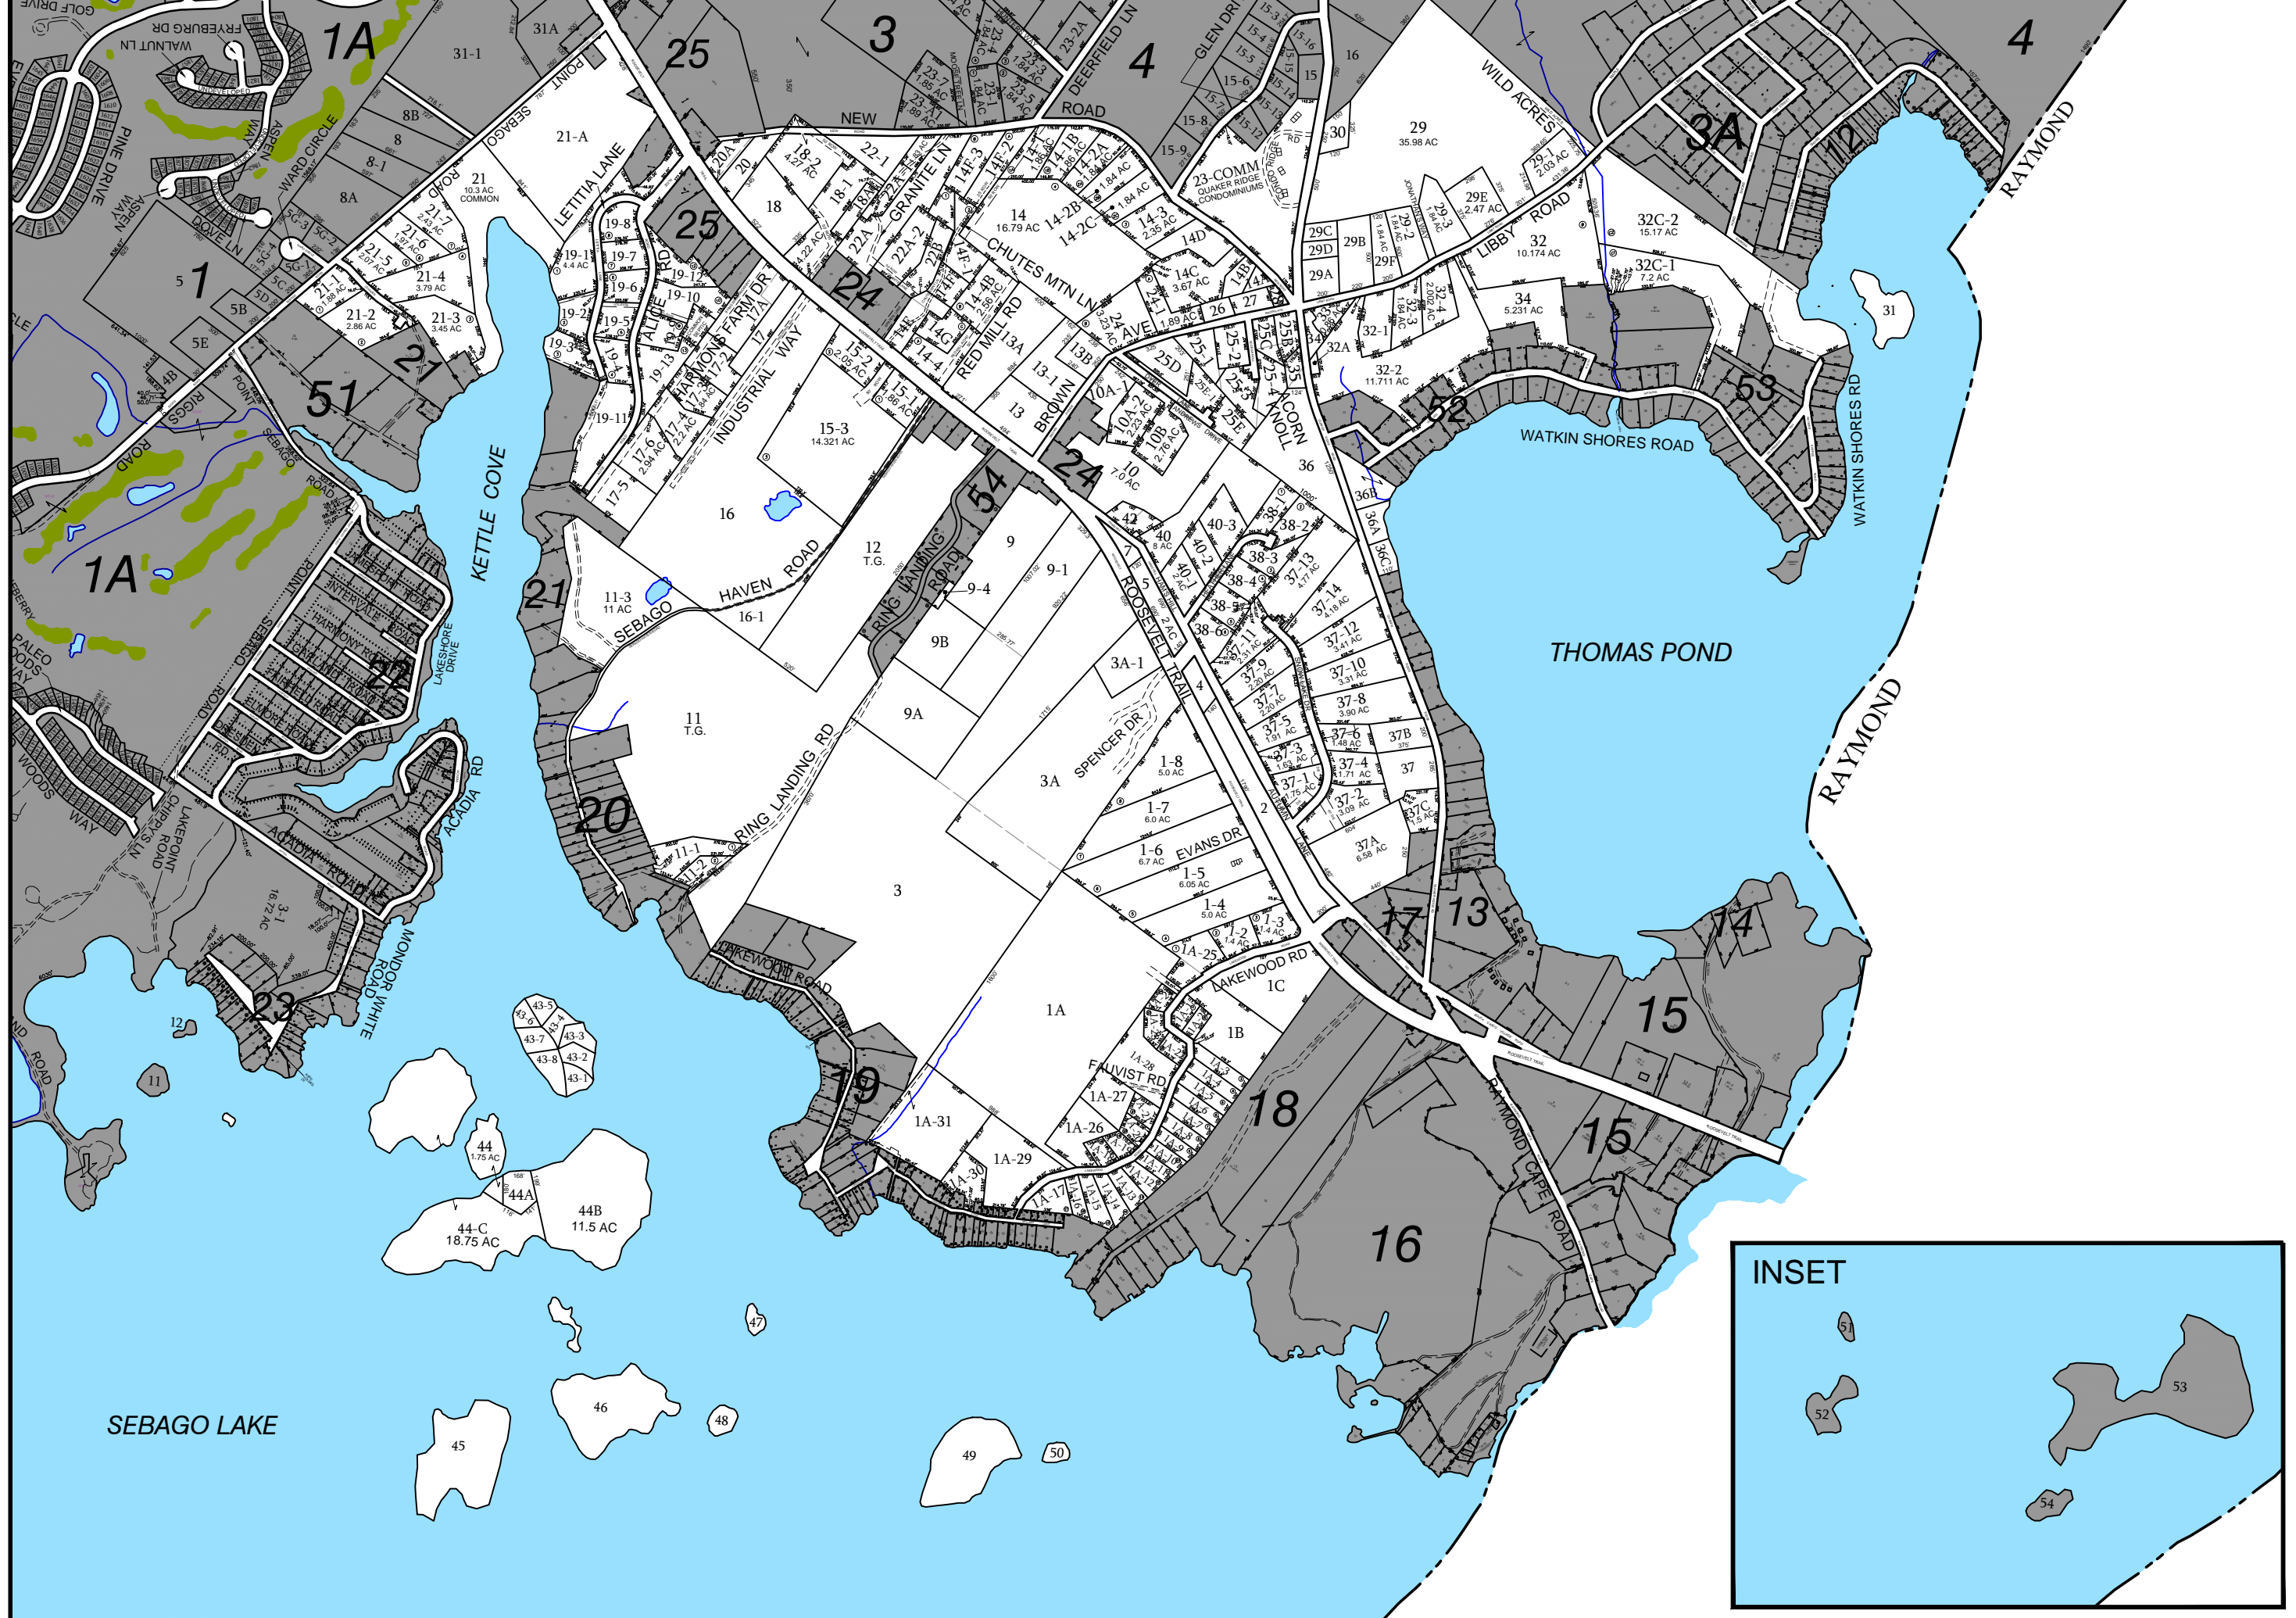

PROPERTY MAP  
**CASCO**  
 MAINE

**MAP LEGEND**

ADJUTING MAP NO. 11	LOT DIMENSION: 148.5' x 44'
PARCEL NUMBER 3-1	PROPERTY HOOKS
SUBDIVISION LOT NO. 14	RIGHT OF WAY
ROADS	EASEMENT

MAP UPDATED BY  
 AERIAL SURVEY AND PHOTO, INC.  
 546 AIRPORT ROAD, PO BOX 659  
 NORRIDGEWOCK, ME 04957  
 TEL (207) 634-2006  
 aerialsurveyandphoto.com

SEBAGO LAKE