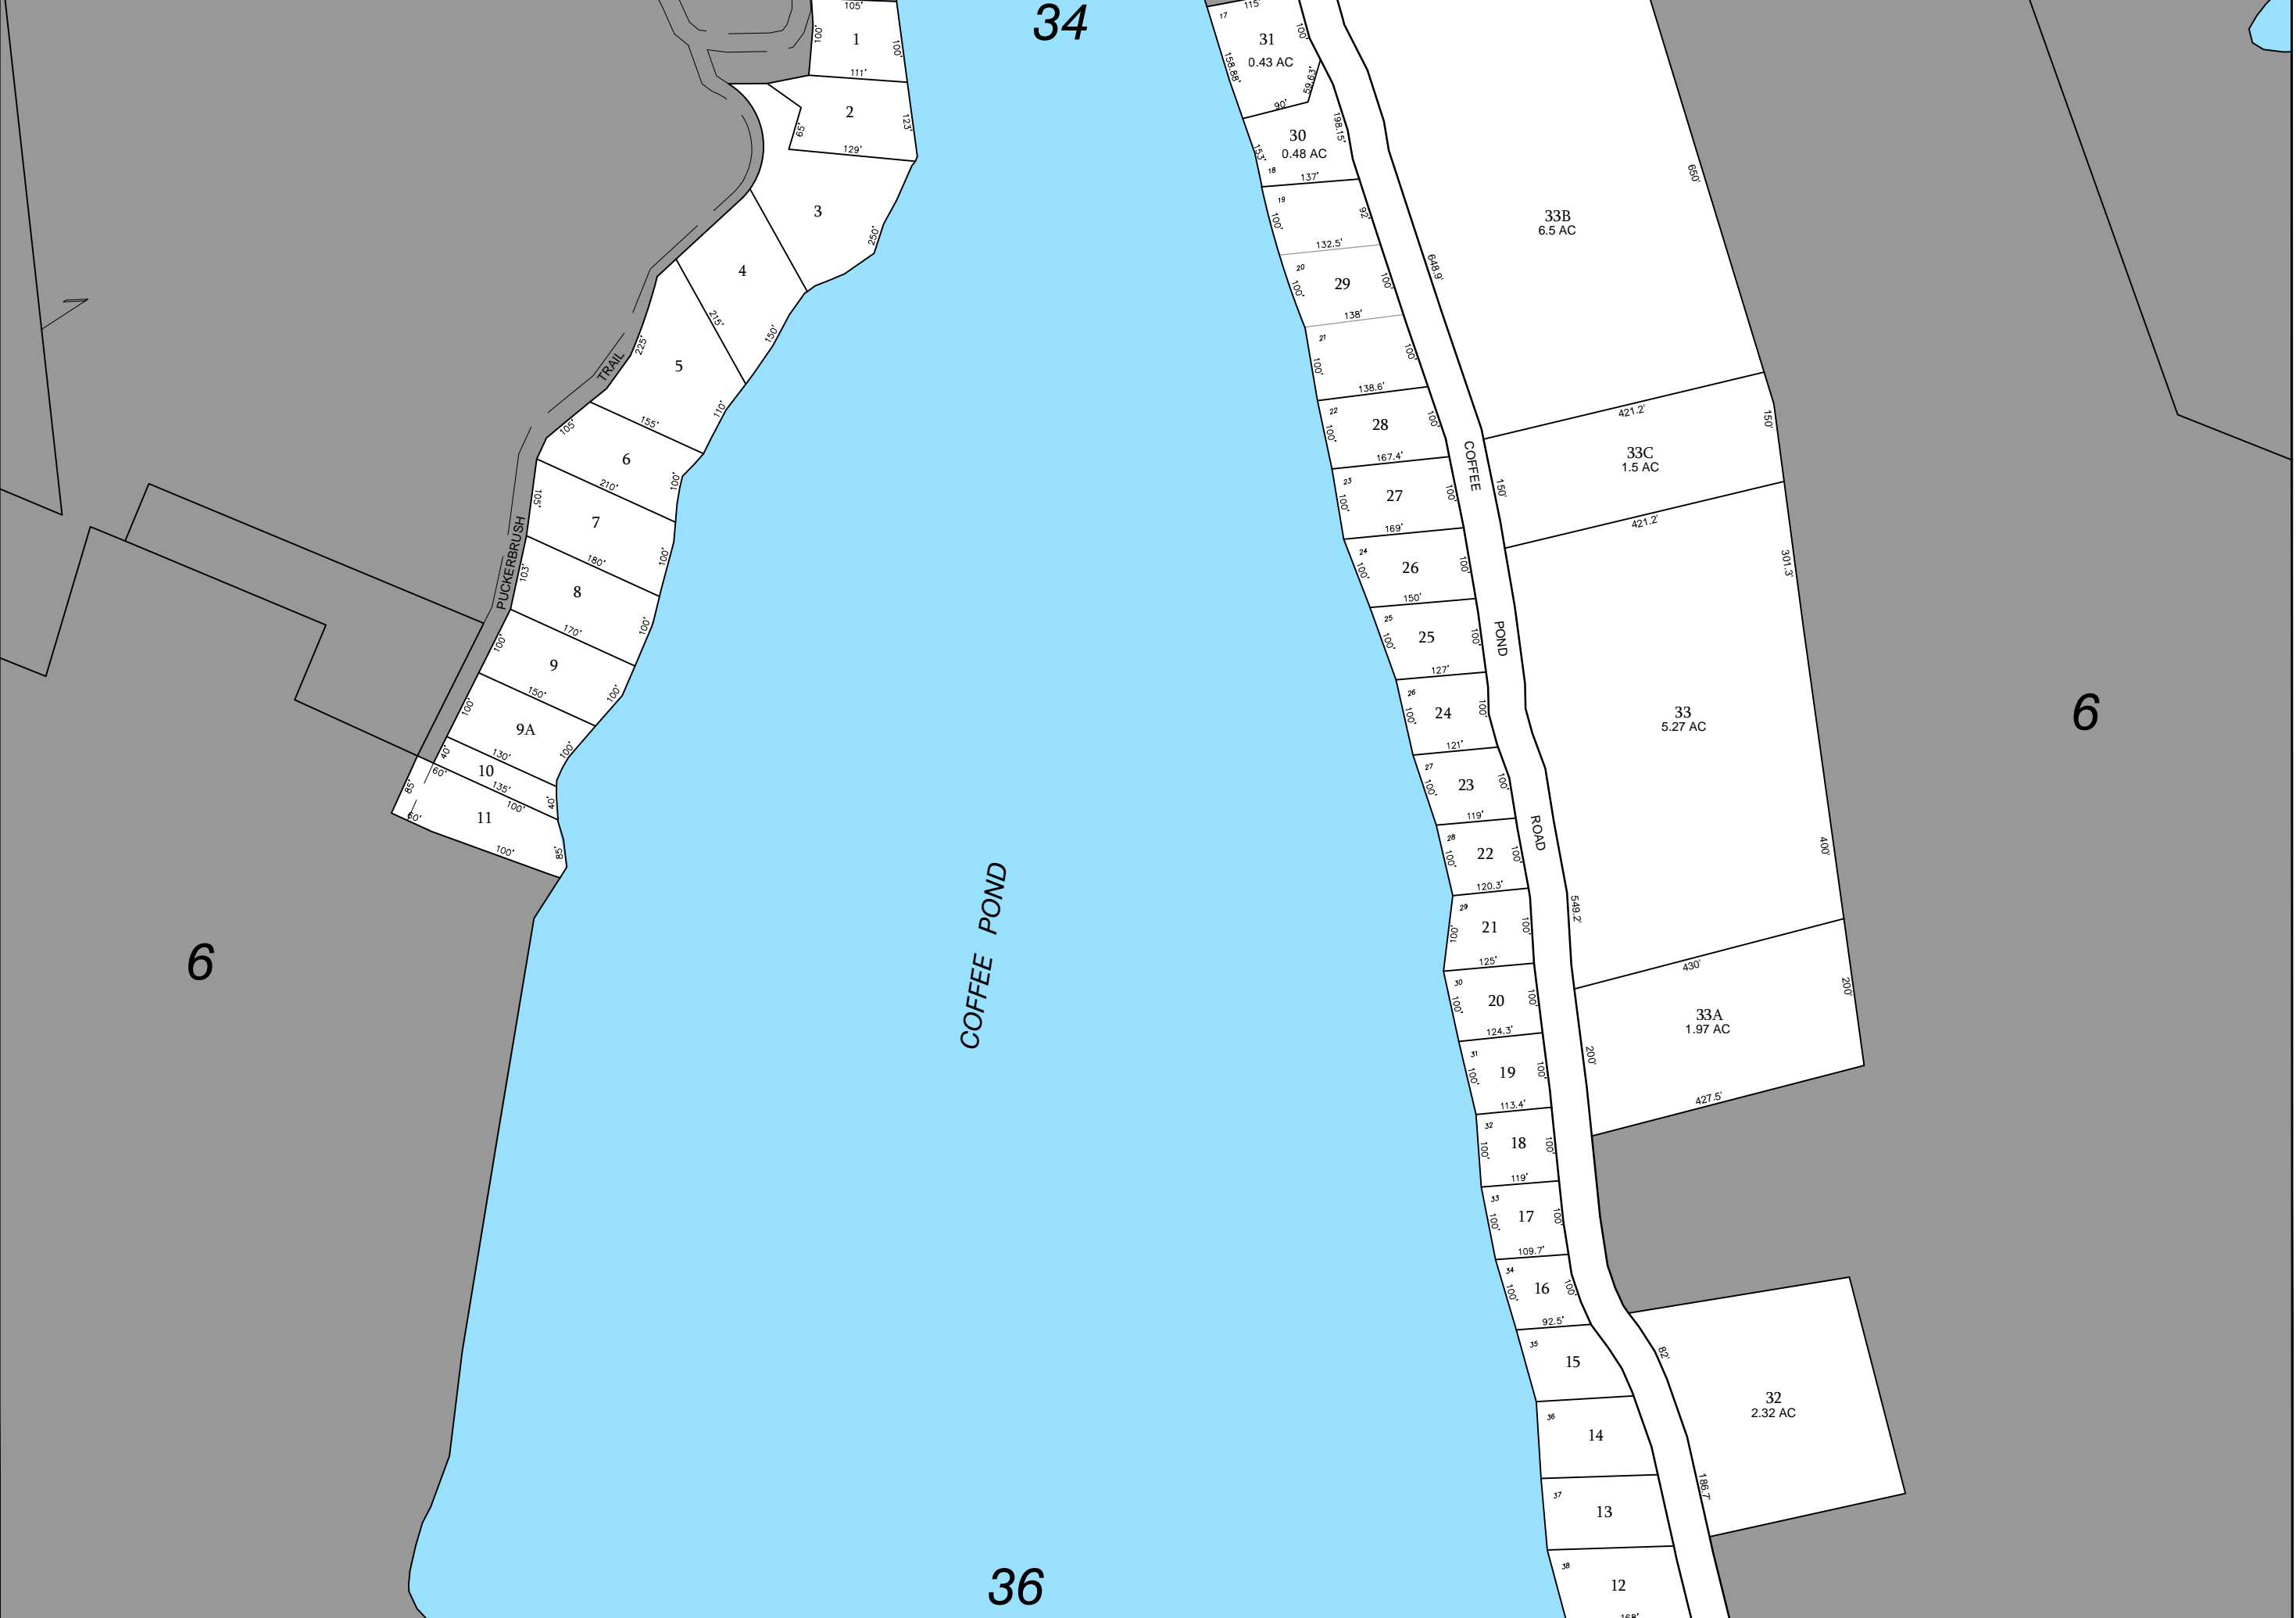

PROPERTY MAP
CASCO
 MAINE

MAP LEGEND

ABUTTING MAP NO. 11	LOT DIMENSION: 148.5' x 44'
PARTICLE NUMBER 3-1	PROPERTY HOOKS
SUBDIVISION LOT NO. ⊕	RIGHT OF WAY
ROADS	EASEMENT

REVISED TO APRIL 1, 2016
 FOR ASSESSMENT PURPOSES ONLY
 THIS MAP IS FOR INFORMATIONAL PURPOSES
 OF PROPERTY CONVEYANCE OR LEGAL
 DESCRIPTION.

MAP UPDATED BY
 AERIAL SURVEY AND PHOTO, INC.
 546 AIRPORT ROAD, PO BOX 659
 NORRIDGEWOCK, ME 04957
 TEL. (207) 634-2006
 aerialsurveyandphoto.com

35

6

6

36

34