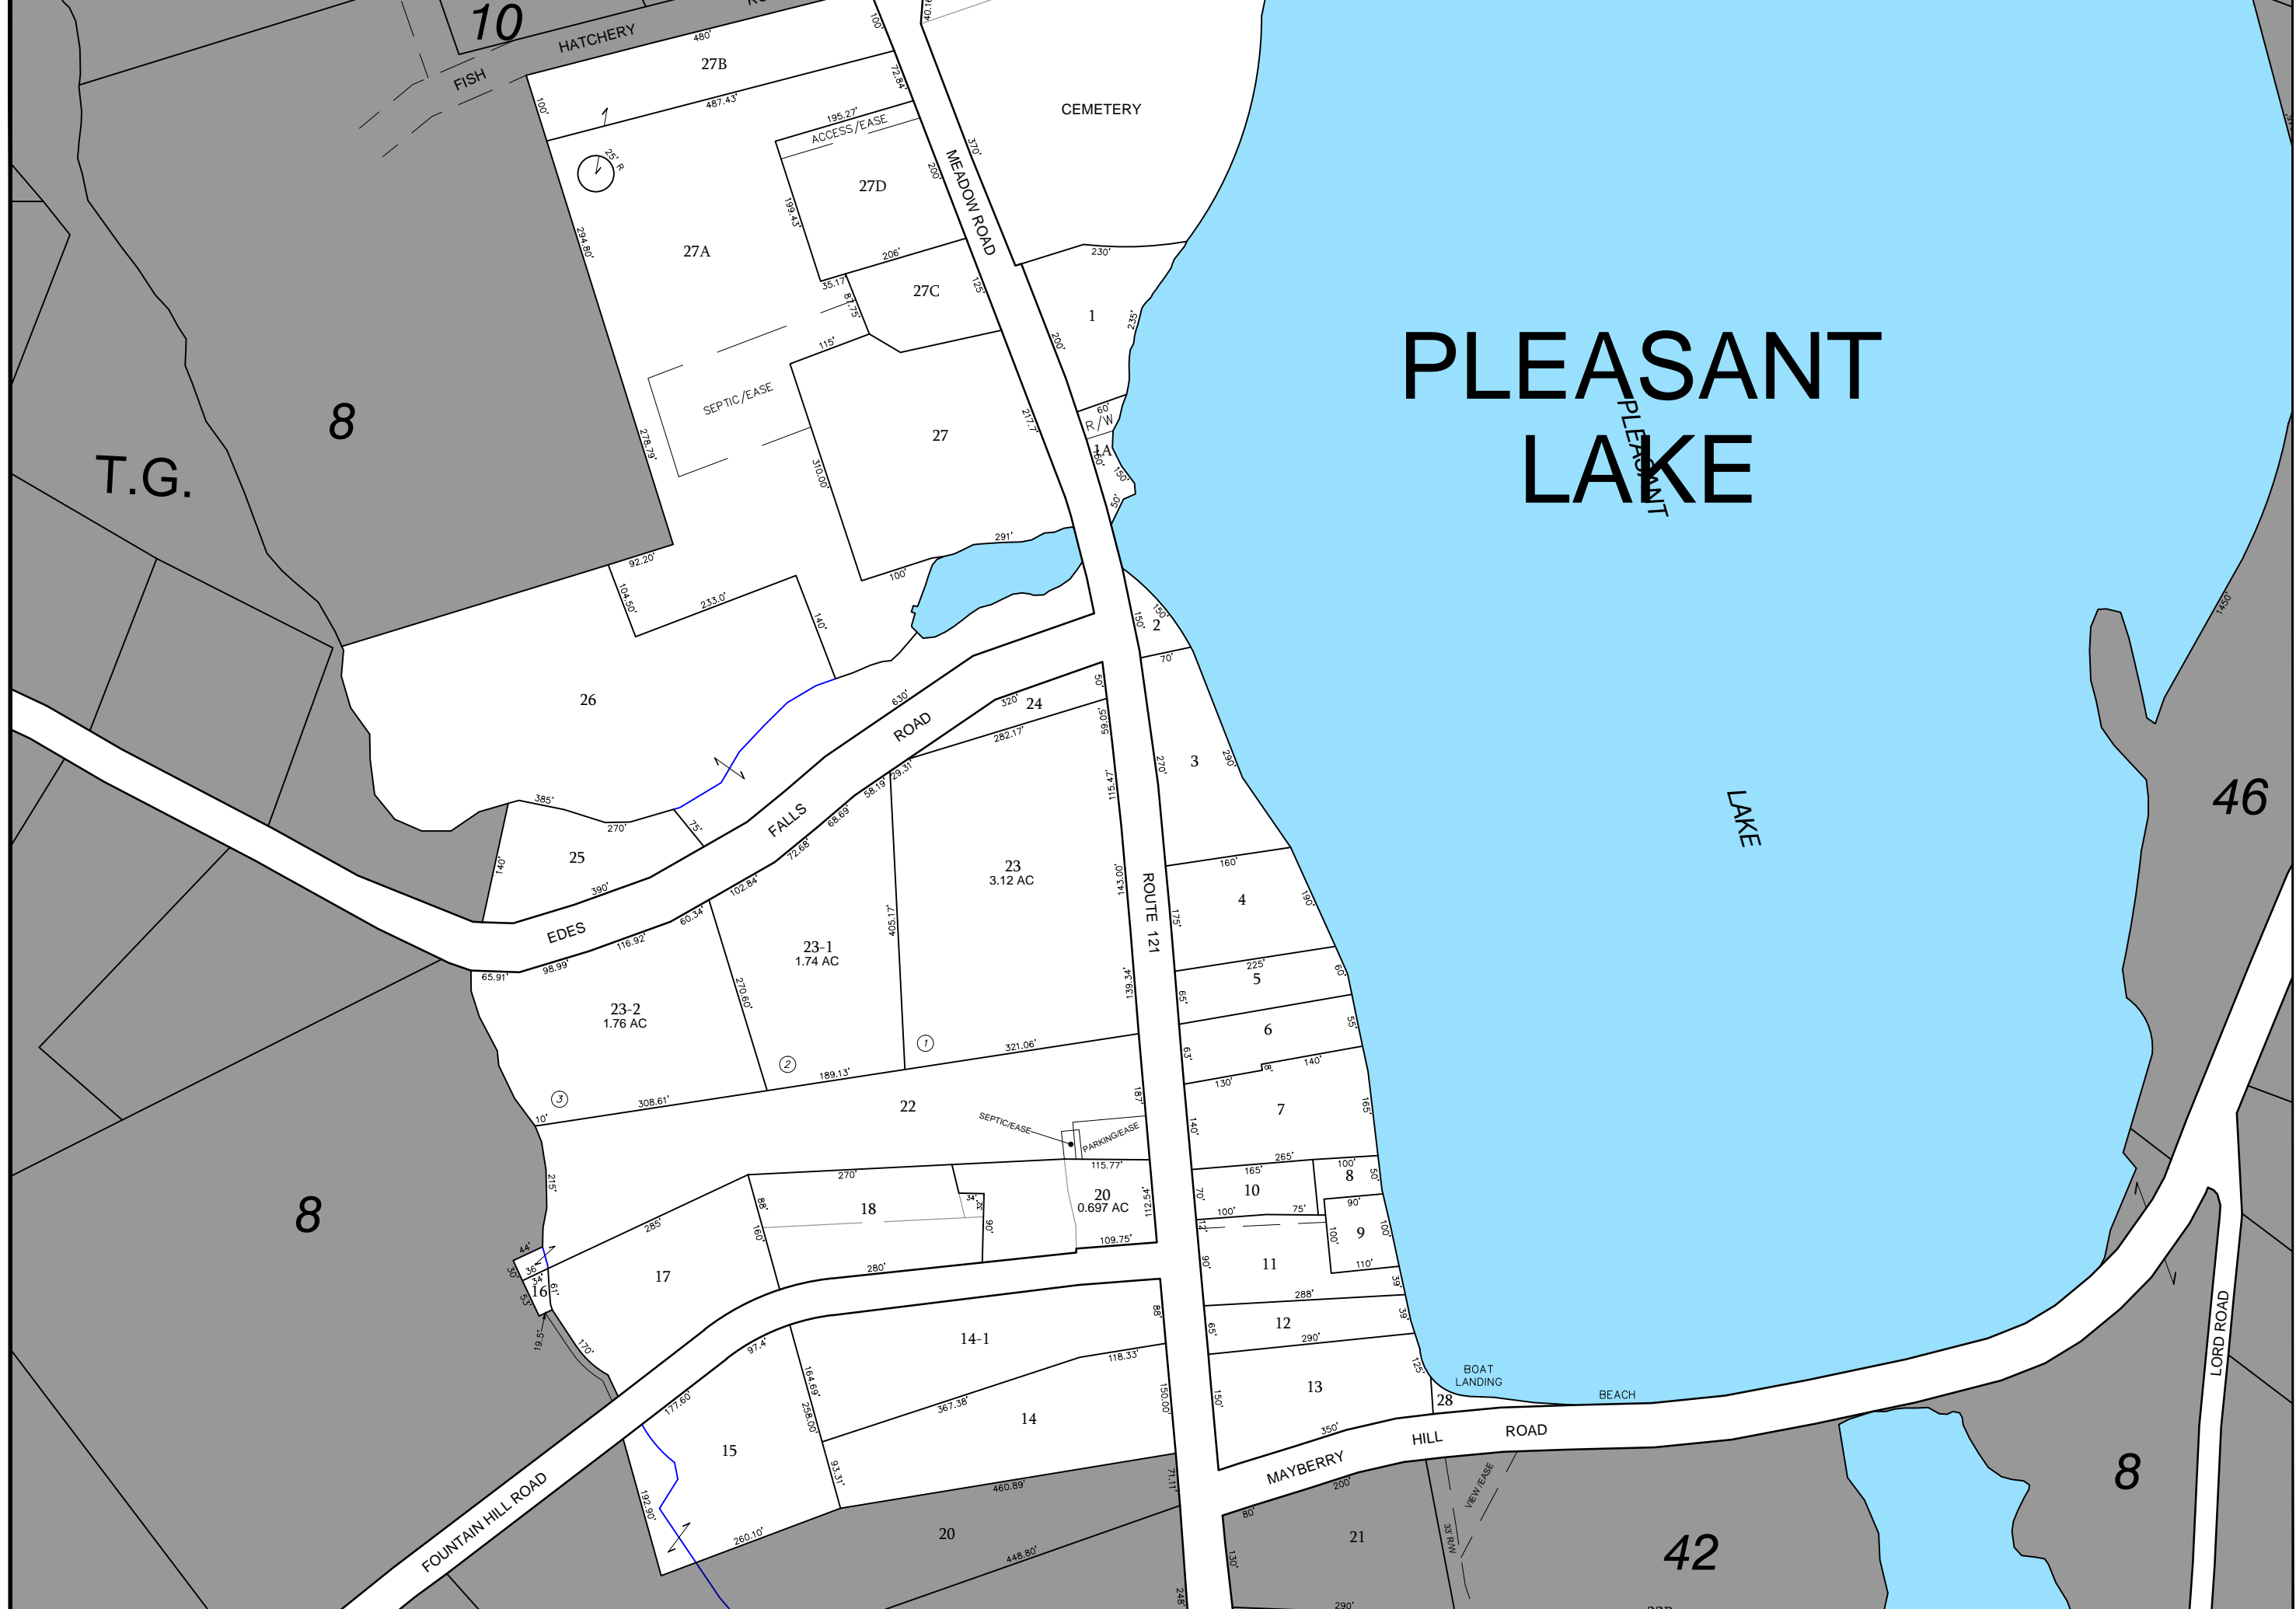

PROPERTY MAP
CASCO
MAINE

MAP LEGEND

ADDITIONAL MAP NO.	11	LOT DIMENSION	148.5' x 44'
PARCEL NUMBER	3-1	PROPERTY HOOKS	(Symbol)
SUBDIVISION LOT NO.	(Symbol)	RIGHT OF WAY	(Symbol)
ROADS	(Symbol)	EASEMENT	(Symbol)

REVISSED TO APRIL 1, 2016
FOR ASSESSMENT PURPOSES ONLY
THIS MAP IS A PHOTO SURVEY AND NOT A
DESCRIPTION OF PROPERTY CONVEYANCE OR LEGAL

MAP UPDATED BY
AERIAL SURVEY AND PHOTO, INC.
546 AIRPORT ROAD, PO BOX 659
NORRIDGEWOCK, ME 04957
TEL. (207) 634-2006
aerialsurveyandphoto.com

43

42

8

8

8

T.G.

10